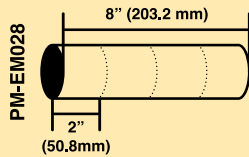

### STANDARD SIZE CHART:

Markers are \*Kiss Cut (scored) to the finished size, that easily tear and snap around conduit.

**\*KISS CUT** - A kiss cut is a type of cut that only cuts through the first layer of a material making it easy to tear apart

**8" x 8" (203.2 mm x 203.2 mm) coiled sheets**  
Fits 3/4" - 2" OD (19.05 - 50.8 mm)

**12" x 17" (304.8 mm x 431.8 mm) coiled sheets**  
Fits 2" - 4" OD (50.8 mm - 101.6 mm)

**12" x 20.5" (304.8 X 520.7 mm) coiled sheets.**  
Fits 2" - 6" OD (50.8 mm - 152.4 mm)