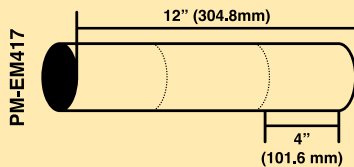

### STANDARD SIZE CHART:

Markers are \*Kiss Cut (scored) to the finished size, that easily tear and snap around conduit.

**\*KISS CUT** - A kiss cut is a type of cut that only cuts through the first layer of a material making it easy to tear apart

**8" x 8" (203.2 mm x 203.2 mm) coiled sheets**  
Fits 3/4" - 2" OD (19.05 - 50.8 mm)

**12" x 17" (304.8 mm x 431.8 mm) coiled sheets**  
Fits 2" - 4" OD (50.8 mm - 101.6 mm)

**12" x 20.5" (304.8 X 520.7 mm) coiled sheets.**  
Fits 2" - 6" OD (50.8 mm - 152.4 mm)