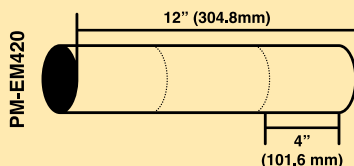

### STANDARD SIZE CHART:

Markers are \*Kiss Cut (scored) to the finished size, that easily tear and snap around conduit.

**\*KISS CUT** - A kiss cut is a type of cut that only cuts through the first layer of a material making it easy to tear apart

**8" x 8" (203.2 mm x 203.2 mm) coiled sheets**  
Fits 3/4" - 2" OD (19.05 - 50.8 mm)

**12" x 17" (304.8 mm x 431.8 mm) coiled sheets**  
Fits 2" - 4" OD (50.8 mm - 101.6 mm)

**12" x 20.5" (304.8 X 520.7 mm) coiled sheets.**  
Fits 2" - 6" OD (50.8 mm - 152.4 mm)