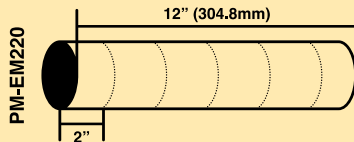

### STANDARD SIZE CHART:

Markers are \*Kiss Cut (scored) to the finished size, that easily tear and snap around conduit.

**\*KISS CUT** - A kiss cut is a type of cut that only cuts through the first layer of a material making it easy to tear apart

**8" x 8" (203.2 mm x 203.2 mm) coiled sheets**  
Fits 3/4" - 2" OD (19.05 - 50.8 mm)

**12" x 17" (304.8 mm x 431.8 mm) coiled sheets**  
Fits 2" - 4" OD (50.8 mm - 101.6 mm)

**12" x 20.5" (304.8 X 520.7 mm) coiled sheets.**  
Fits 2" - 6" OD (50.8 mm - 152.4 mm)