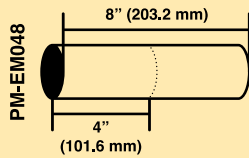

### STANDARD SIZE CHART:

Markers are \*Kiss Cut (scored) to the finished size, that easily tear and snap around conduit.

**\*KISS CUT** - A kiss cut is a type of cut that only cuts through the first layer of a material making it easy to tear apart

**8" x 8" (203.2 mm x 203.2 mm) coiled sheets**  
Fits 3/4" - 2" OD (19.05 - 50.8 mm)

**12" x 17" (304.8 mm x 431.8 mm) coiled sheets**  
Fits 2" - 4" OD (50.8 mm - 101.6 mm)

**12" x 20.5" (304.8 X 520.7 mm) coiled sheets.**  
Fits 2" - 6" OD (50.8 mm - 152.4 mm)