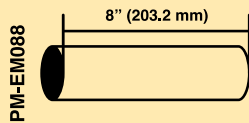

STANDARD COLORS:

STANDARD SIZE CHART:

Markers are *Kiss Cut (scored) to the finished size, that easily tear and snap around conduit.

*KISS CUT - A kiss cut is a type of cut that only cuts through the first layer of a material making it easy to tear apart

8" x 8" (203.2 mm x 203.2 mm) coiled sheets
Fits 3/4" - 2" OD (19.05 - 50.8 mm)

12" x 17" (304.8 mm x 431.8 mm) coiled sheets
Fits 2" - 4" OD (50.8 mm - 101.6 mm)