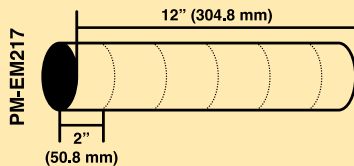

### STANDARD SIZE CHART:

Markers are \*Kiss Cut (scored) to the finished size, that easily tear and snap around conduit.

**\*KISS CUT** - A kiss cut is a type of cut that only cuts through the first layer of a material making it easy to tear apart

**8" x 8" (203.2 mm x 203.2 mm) coiled sheets**  
Fits 3/4" - 2" OD (19.05 - 50.8 mm)

**12" x 17" (304.8 mm x 431.8 mm) coiled sheets**  
Fits 2" - 4" OD (50.8 mm - 101.6 mm)

**12" x 20.5" (304.8 X 520.7 mm) coiled sheets.**  
Fits 2" - 6" OD (50.8 mm - 152.4 mm)